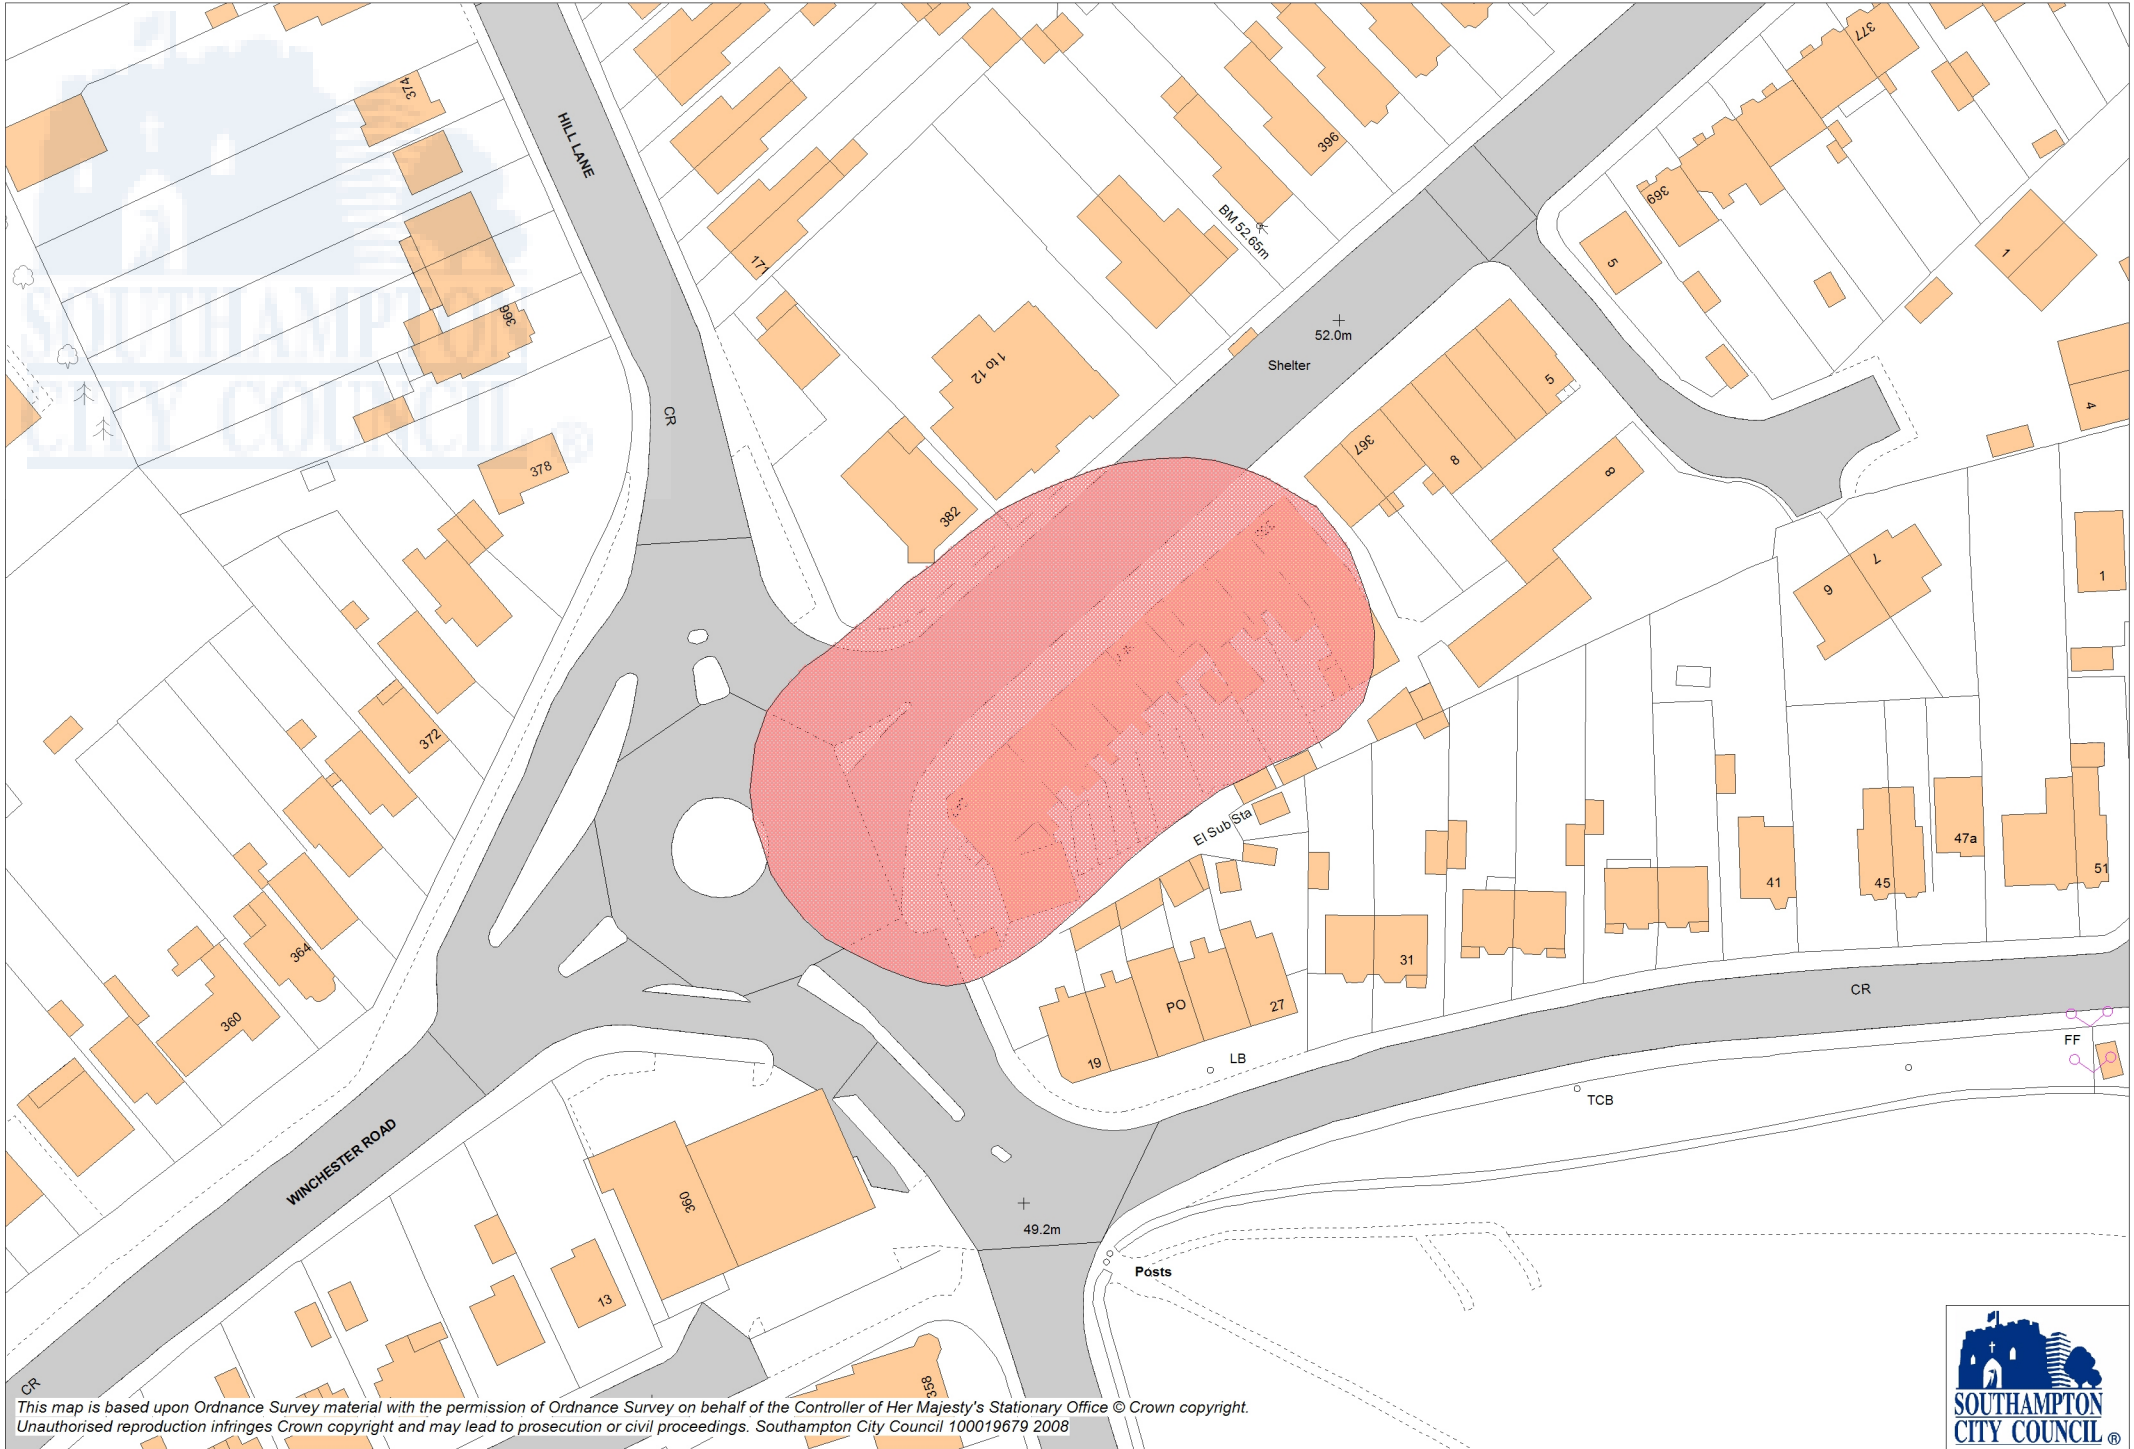

AIR QUALITY MANAGEMENT AREA 3

This map is based upon Ordnance Survey material with the permission of Ordnance Survey on behalf of the Controller of Her Majesty's Stationary Office © Crown copyright. Unauthorised reproduction infringes Crown copyright and may lead to prosecution or civil proceedings. Southampton City Council 100019679 2008